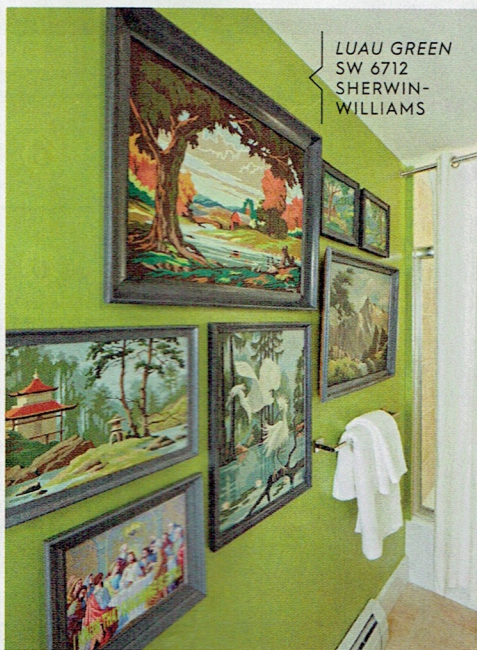

AN 84-INCH CURTAIN HUNG AT THE CEILING HIDES A DATED SHOWER.

LUAU GREEN SW 6712 SHERWIN-WILLIAMS

[6x9 FEET]

PANEL IT

In designer Kristina Crestin's bathroom, shiplap milled from exterior-grade MDF waterproofs walls at a lower cost than tile. Its strong horizontal lines keep eyes moving.

GO BOLD

Acid-green walls and paint-by-number art in gray frames are statement-makers. Everything else is as simple and visually quiet as possible. Even the mirror is unframed so as not to attract attention. ■

(TOP) PHOTO: ADAM ALBRIGHT; STYLING: CHRISTINA WRESSELL. (BOTTOM) PHOTO: KRITSAD.